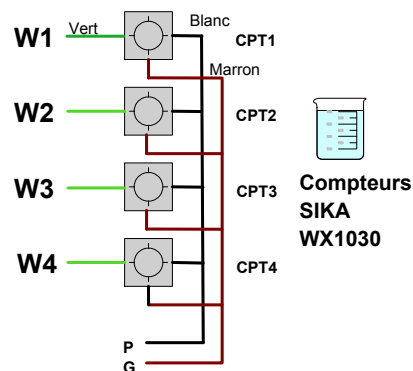

CABLAGE VEGA-MARK1 v1.1 IBUTTON

SW1 / SW2 / SW3 / SW4 ON = Mode AUTO-TEST & marche Forcée
SW3 ON (only) = Counter TEST mode
SW4 ON = Direct Communication Mode (OFF en mode BUS ou Radio)

CABALGE VEGA-MARK 1 / IBUTTON			
1.1	DataComSys	07/01/14	PL