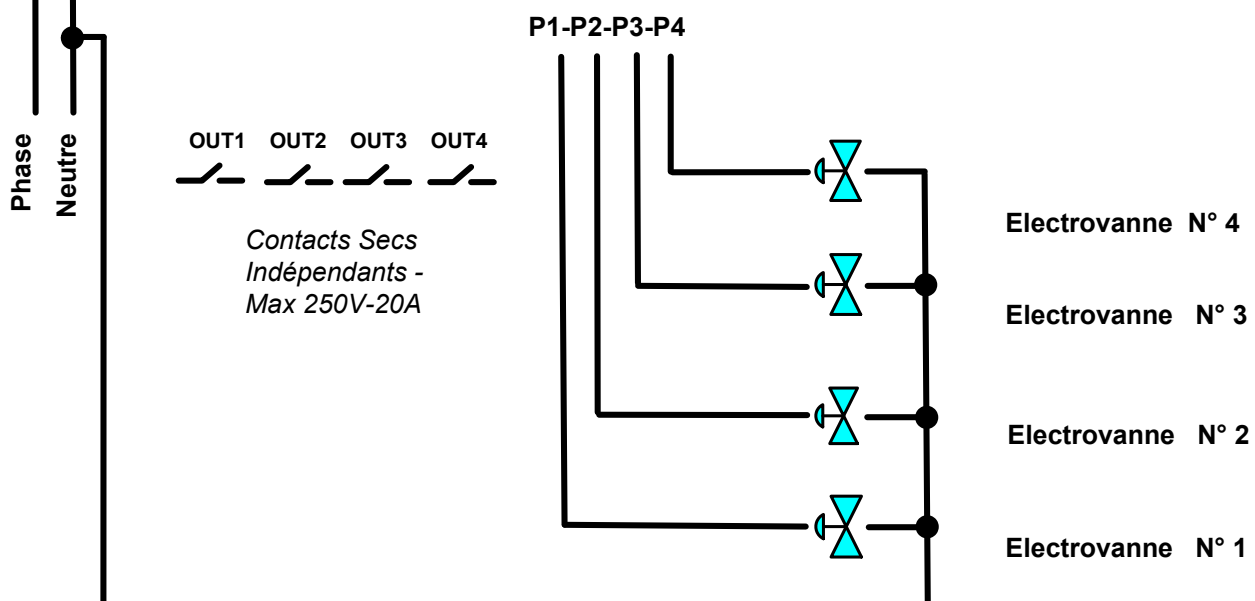

CABLAGE VEGA-MARK1 v1.1 IBUTTON

SW1 / SW2 / SW3 / SW4 ON = Mode AUTO-TEST & marche Forcée
SW3 ON (only) = Counter TEST mode
SW4 ON = Direct Communication Mode (OFF en mode BUS ou Radio)

CABALGE VEGA-MARK 1 / IBUTTON			
1.1	DataComSys	07/01/14	PL