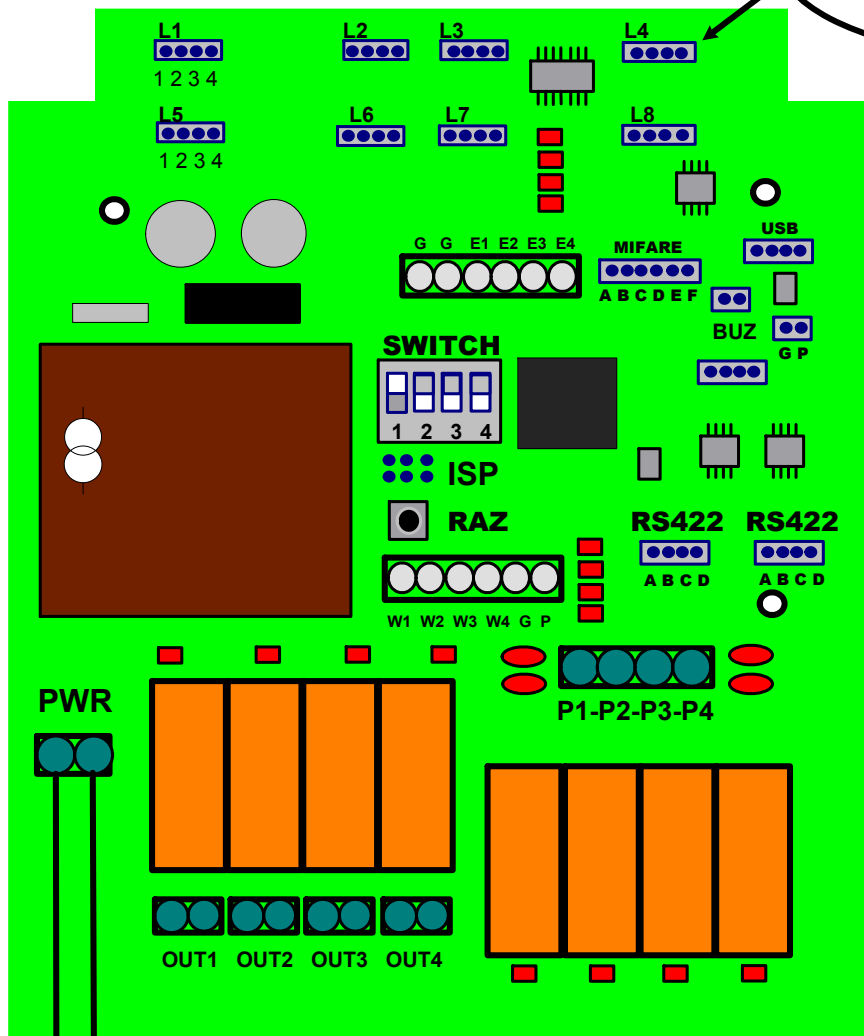

CABLAGE VEGA-MARK1 v1.1 IBUTTON

SW1 / SW2 / SW3 / SW4 ON = Mode AUTO-TEST & marche Forcée
SW3 ON (only) = Counter TEST mode
SW4 ON = Direct Communication Mode (OFF en mode BUS ou Radio)

CABALGE VEGA-MARK 1 / IBUTTON			
1.1	DataComSys	07/01/14	PL