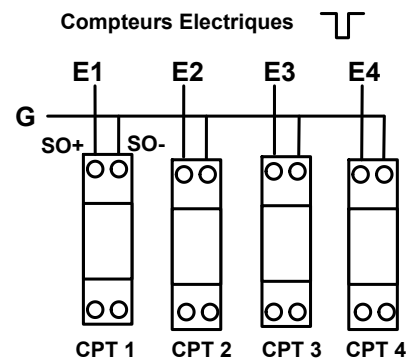

CABLAGE VEGA-MARK1 v1.1 IBUTTON

SW1 / SW2 / SW3 / SW4 ON = Mode AUTO-TEST & marche Forcée
SW3 ON (only) = Counter TEST mode
SW4 ON = Direct Communication Mode (OFF en mode BUS ou Radio)

CABALGE VEGA-MARK 1 / IBUTTON			
1.1	DataComSys	07/01/14	PL