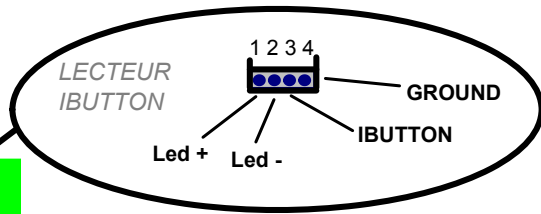

CABLAGE VEGA-MARK1 v1.1 IBUTTON

SW1 / SW2 / SW3 / SW4 ON = Mode AUTO-TEST & marche Forcée
SW3 ON (only) = Counter TEST mode
SW4 ON = Direct Communication Mode (OFF en mode BUS ou Radio)

CABALGE VEGA-MARK 1 / IBUTTON			
1.1	DataComSys	07/01/14	PL